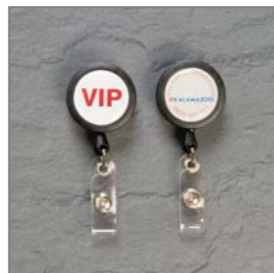

Product Code	Colour	Size
Bespoke	Black	Medium
	Blue	
	White	

Specially Printed Fine Braid Lanyards

Bespoke printed lanyards available in a fine braid allowing specific pantone colour match to your corporate colours. Minimum order quantity 250.